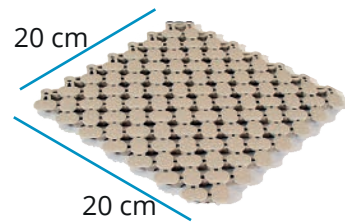

# PAVIGYM WET AREAS

PAVIGYM  
BEIGE

PAVIGYM  
LIGHT BLUE

PAVIGYM  
BLUE

PAVIGYM  
GREY ANTHRACITE

THE FLOORING WHICH OFFERS THE **MAXIMUM NON-SLIP PROTECTION** AND ALLOWS **MODULAR & ADAPTABLE INSTALLATION**. **VERY EASY TO CLEAN**.

Due to the tiles design, PAVIGYM Wet Areas is totally modular and adaptable to showers, locker rooms, saunas, spas and swimming pools.

## TECHNICAL INFO.

INTERLOCKING SYSTEM

	NORM	WET AREAS
WEIGHT		0.164 kg
MATERIAL	UNE-53526	PVC
BACTERIAL RESISTANCE		NO GROWTH
TEMPERATURE RESISTANCE		-20°C - +70°C
FIRE CLASSIFICATION	EN 13501	Bfl - s1
SLIP RESISTANCE	DIN 51097	A + B + C
INVISIBLE ANCHORAGE	DIN 53505	YES
WATER PROOF		YES
UV RESISTANT		YES