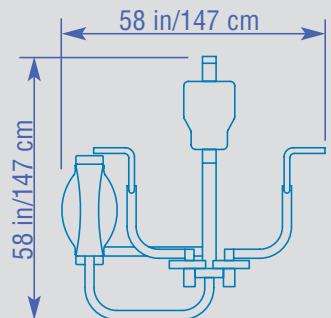

PS-213 Deltoid Press

- Multiple start positions for accurate shoulder alignment with the axis of rotation
- Unique handle design for control and stability throughout the arm rotation exercise
- Dual-linkage gas assist seat adjustment
- 200 lbs. steel weight stack

Ht: 55 in/140 cm
Wt: 575 lb/261 kg