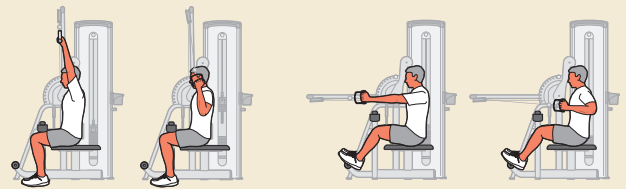

VR1 Lat Row

Specifications

Product Number	13250
Dimensions (L x W x H)	73" x 50" x 83" (185 cm x 127 cm x 211 cm)
Weight w/ Standard Stack	496 lbs. (225 kg)
Standard Stack	220 lbs. (100 kg)
Weight w/ Light Stack	426 lbs. (194 kg)
Light Stack	150 lbs. (68 kg)

SPACE/COST SAVING DUALS

For facilities that are watching their budget and operate in limited space, the VR1 Duals are the answer. An extension of the VR1 line, Duals further capitalize on the compact VR1 footprint by using multi-function mechanisms to get two exercises in one machine. These units provide exceptional flexibility and carry with them all of the same line features and benefits that VR1 provides.

ABOVE, BELOW & BEYOND

The VR1 Lat-Row goes well beyond what other dual Lat-Rows are capable of. The unique rotating arm allows the handles to be positioned in any one of nine positions providing everything from a traditional lat pull to a low row.

EASY FEELING

The **dual grips** allow for independent exercise while the bearing support guides allow the cable to track effortlessly with the user's motion.

EASY FEELING

The adjustable thigh support adjusts for user height and provides for stabilization in lat and incline pull motions, while the foot bar **provides for stabilization** during row movements.