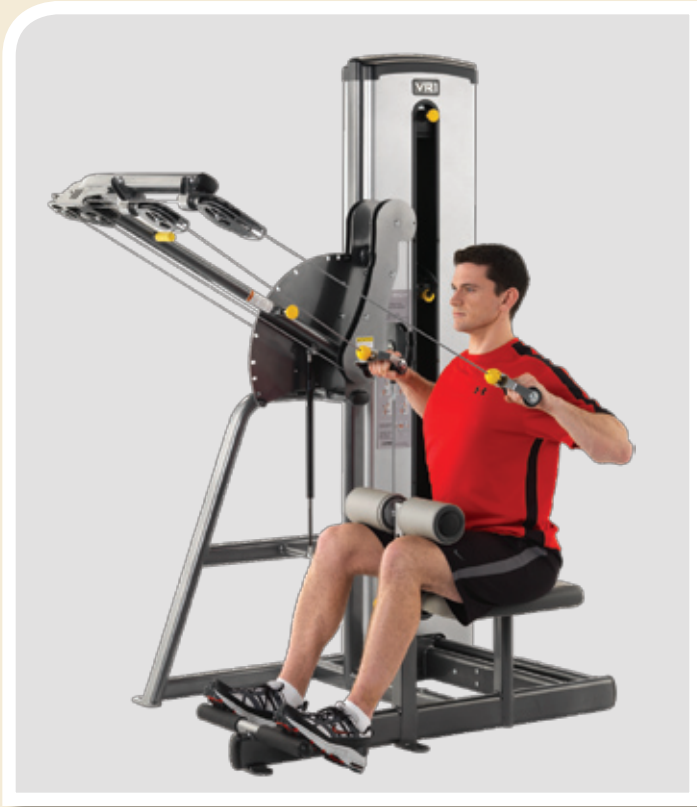

VR1 Lat Row

Specifications

Product Number	13250
Dimensions (L x W x H)	73" x 50" x 83" (185 cm x 127 cm x 211 cm)
Weight w/ Standard Stack	496 lbs. (225 kg)
Standard Stack	220 lbs. (100 kg)
Weight w/ Light Stack	426 lbs. (194 kg)
Light Stack	150 lbs. (68 kg)

SPACE/COST SAVING DUALS

For facilities that are watching their budget and operate in limited space, the VR1 Duals are the answer. An extension of the VR1 line, Duals further capitalize on the compact VR1 footprint by using multi-function mechanisms to get two exercises in one machine. These units provide exceptional flexibility and carry with them all of the same line features and benefits that VR1 provides.

ABOVE, BELOW & BEYOND

The VR1 Lat-Row goes well beyond what other dual Lat-Rows are capable of. The unique rotating arm allows the handles to be positioned in any one of nine positions providing everything from a traditional lat pull to a low row.

EASY FEELING

The **dual grips** allow for independent exercise while the bearing support guides allow the cable to track effortlessly with the user's motion.

EASY FEELING

The adjustable thigh support adjusts for user height and provides for stabilization in lat and incline pull motions, while the foot bar **provides for stabilization** during row movements.